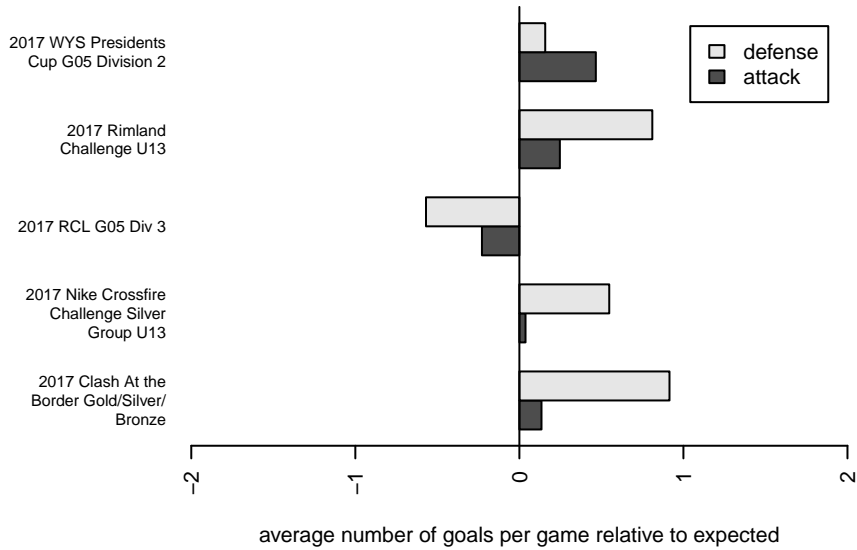

Performance relative to 13 month average