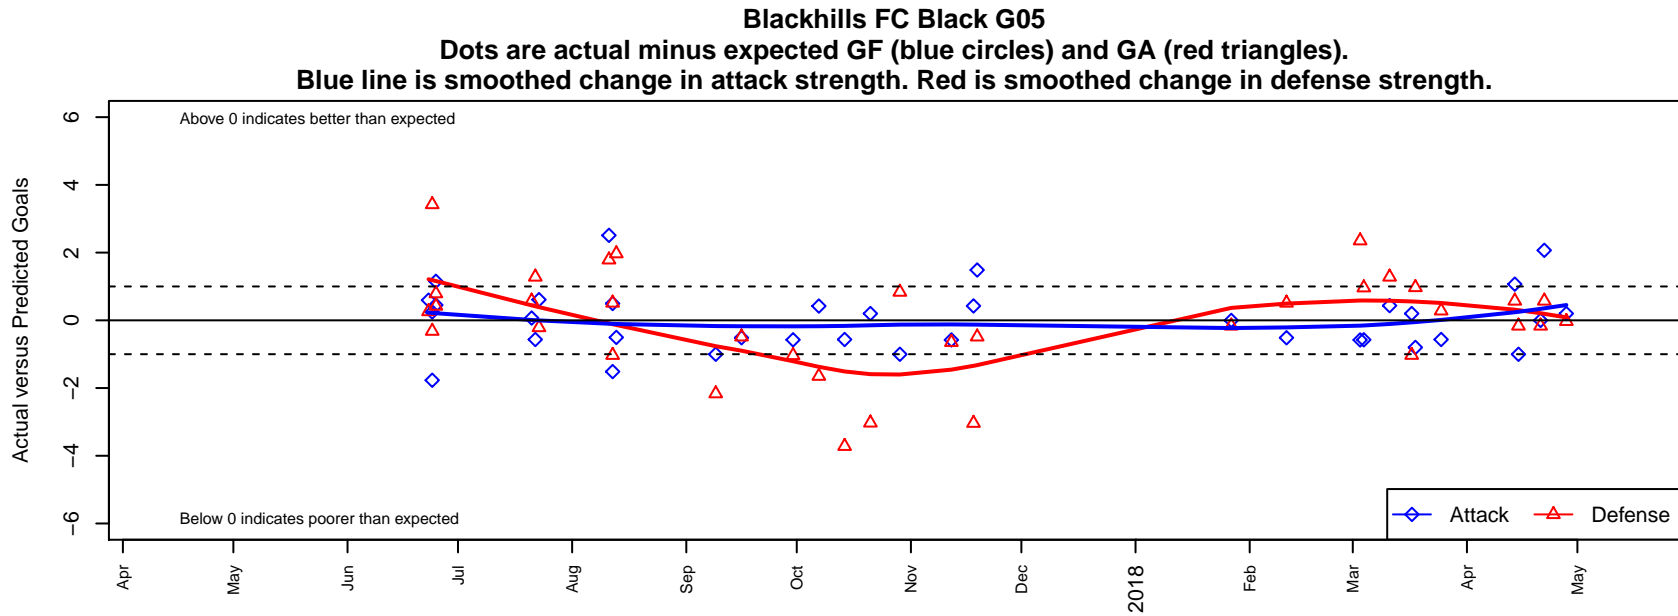

**attack and defense variance (black dot)
relative to other teams
and top 10 in region**

**attack and defense rating
relative to others at age
and all opponents in last 13 months**

Blackhills FC Black G05

Blackhills FC
Olympia, WA
G05 total strength=884
attack=1.27 defense=1.42
fall league = RCL G05 Div 3

alt names used:
49 Blackhills G05 Black
BLACKHILLS FC G05 BLACK
BLACKHILLS FC G05 BLACK (WA)
Blackhills FC G05 Black A
Blackhills FC G05 Black A

Venues played:
2017 Clash At the Border Gold/Silver/Bronze
2017 Nike Crossfire Challenge Silver Group U1
2017 Rimland Challenge U13
2017 RCL G05 Div 3
2017 WYS Presidents Cup G05 Division 2