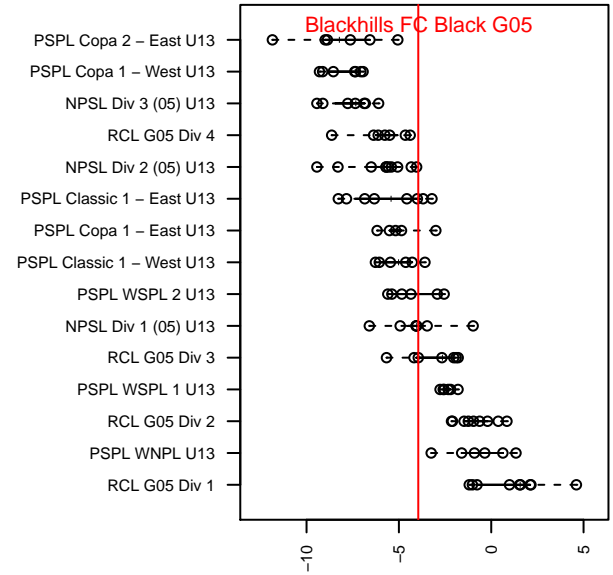

**attack and defense rating
relative to others at age
and all opponents in last 13 months**